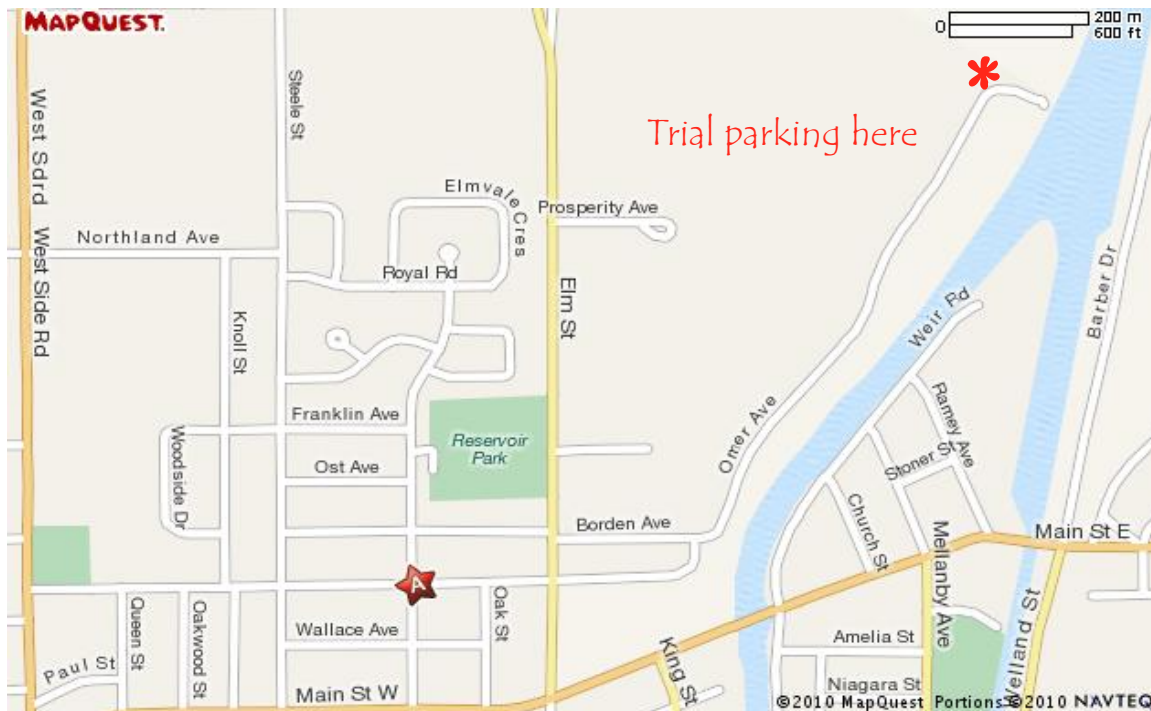

# Observed Trials

Presented by:

Welland County Motorcycle Club

## Port Colborne Quarry- WCMC / CMA Provincial Round # 2

When	Where	Sign In / Start	Entry Fees	CMA Sanctioned	Organizer
Sunday, May 1, 2011	Port Colborne Robin Hood Quarry	9:30 / 11:00	Adult - \$25	Competition Licence Req'd	Gerald Young gyoung13@cogeco.ca (905) 732-3359
Directions / Instructions			Upcoming Events		
Follow signs from Hwy 58 (West Side Rd) to Omer Ave, continue to end by the canal.			May 28/29 - ECTA/CMA - Lions Head June 12 - SCR / CMA - Oshweken		