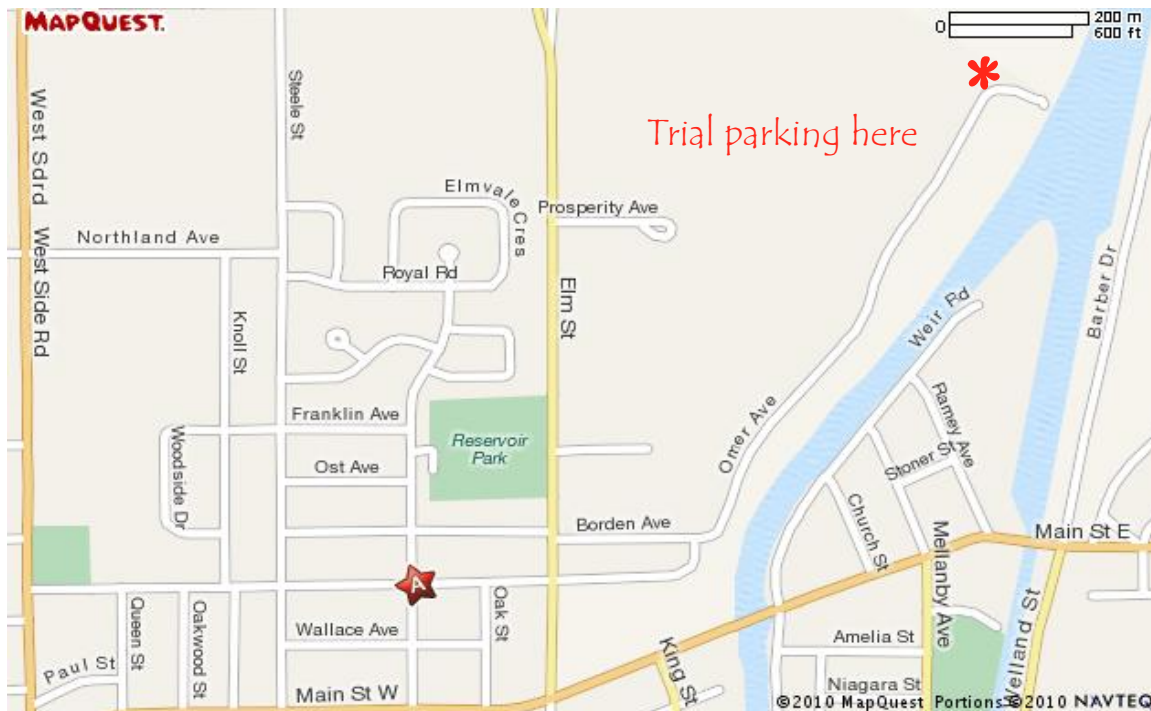

Observed Trials

Presented by:

Welland County Motorcycle Club

Port Colborne Quarry- WCMC / CMA Provincial Round # 2

When	Where	Sign In / Start	Entry Fees	CMA Sanctioned	Organizer
Sunday, May 1, 2011	Port Colborne Robin Hood Quarry	9:30 / 11:00	Adult - \$25	Competition Licence Req'd	Gerald Young gyoung13@cogeco.ca (905) 732-3359
Directions / Instructions			Upcoming Events		
Follow signs from Hwy 58 (West Side Rd) to Omer Ave, continue to end by the canal.			May 28/29 - ECTA/CMA - Lions Head June 12 - SCR / CMA - Oshweken		